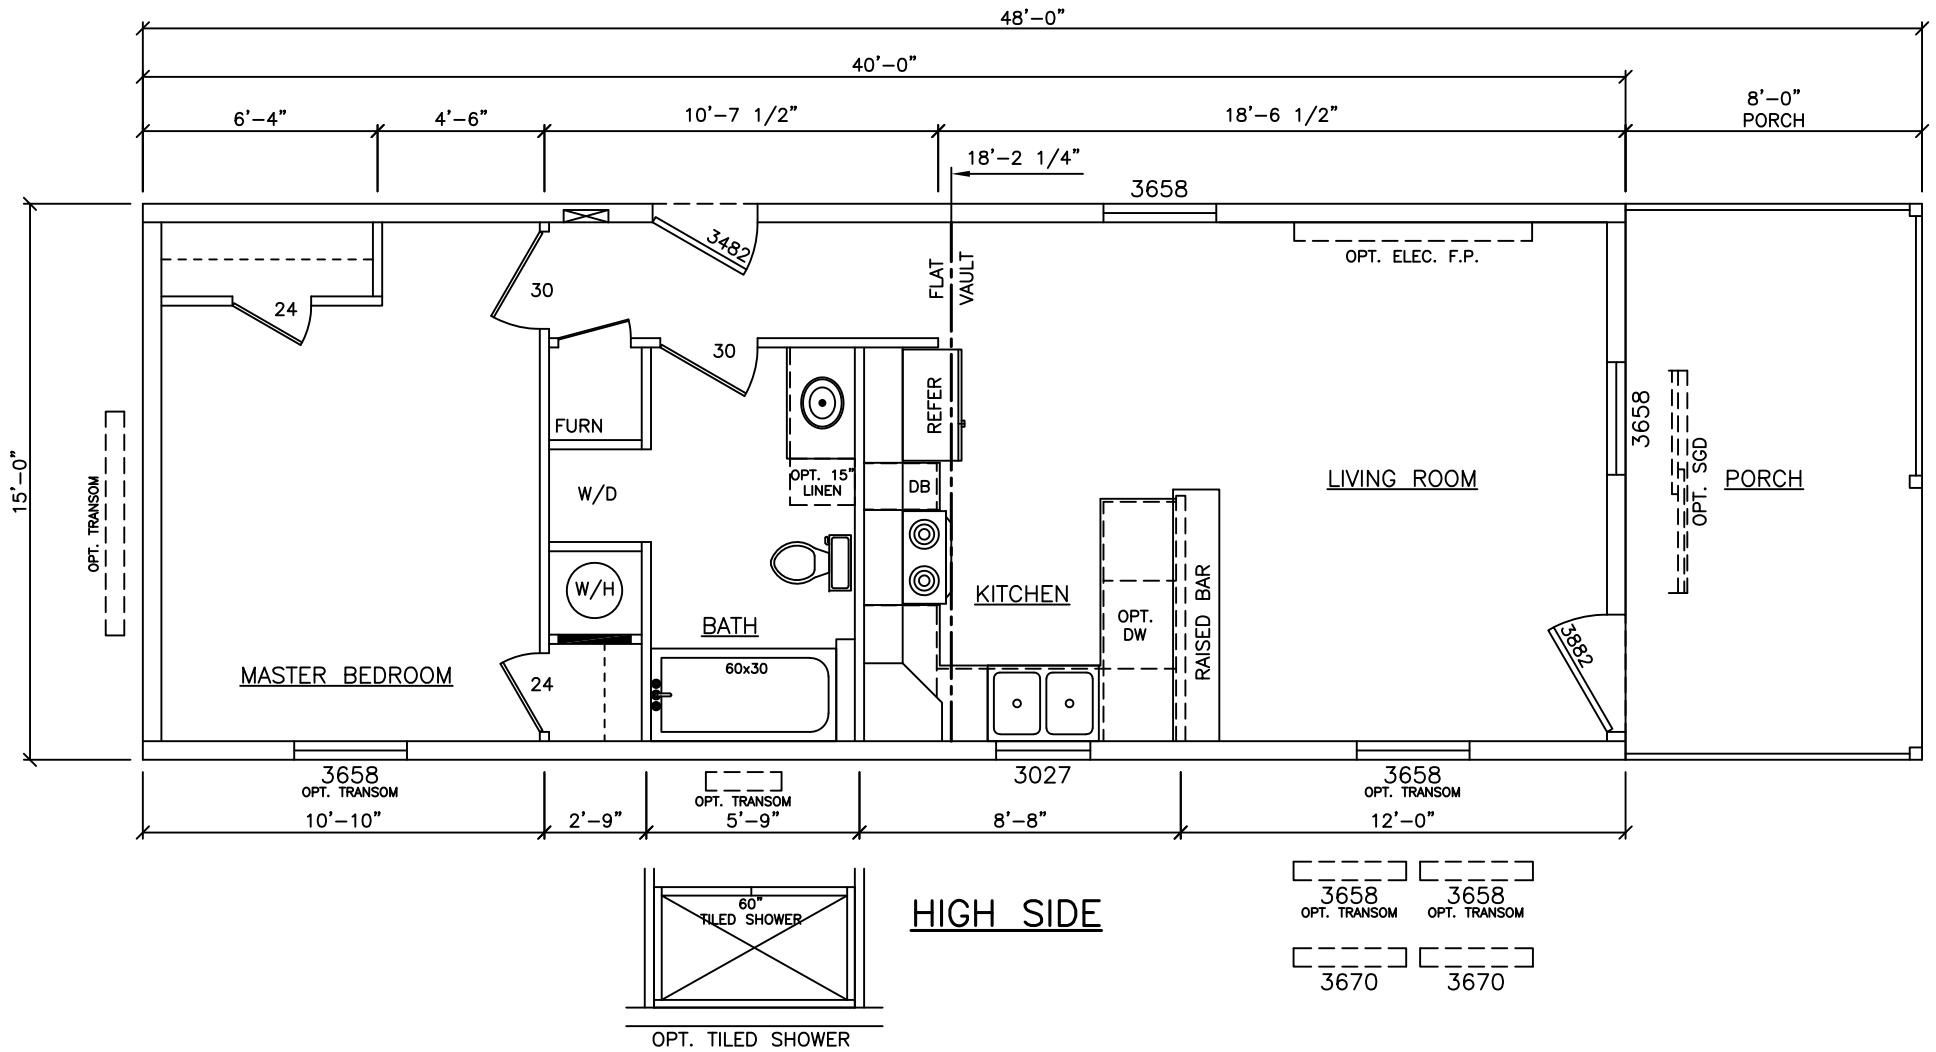

6481LS- STD.(1 BED,1 BATH)

6481LS- 16' STRETCH(2 BED,2 BATH)

HIGH SIDE

OPT. TILED SHOWER

OPT. TILED SHOWER