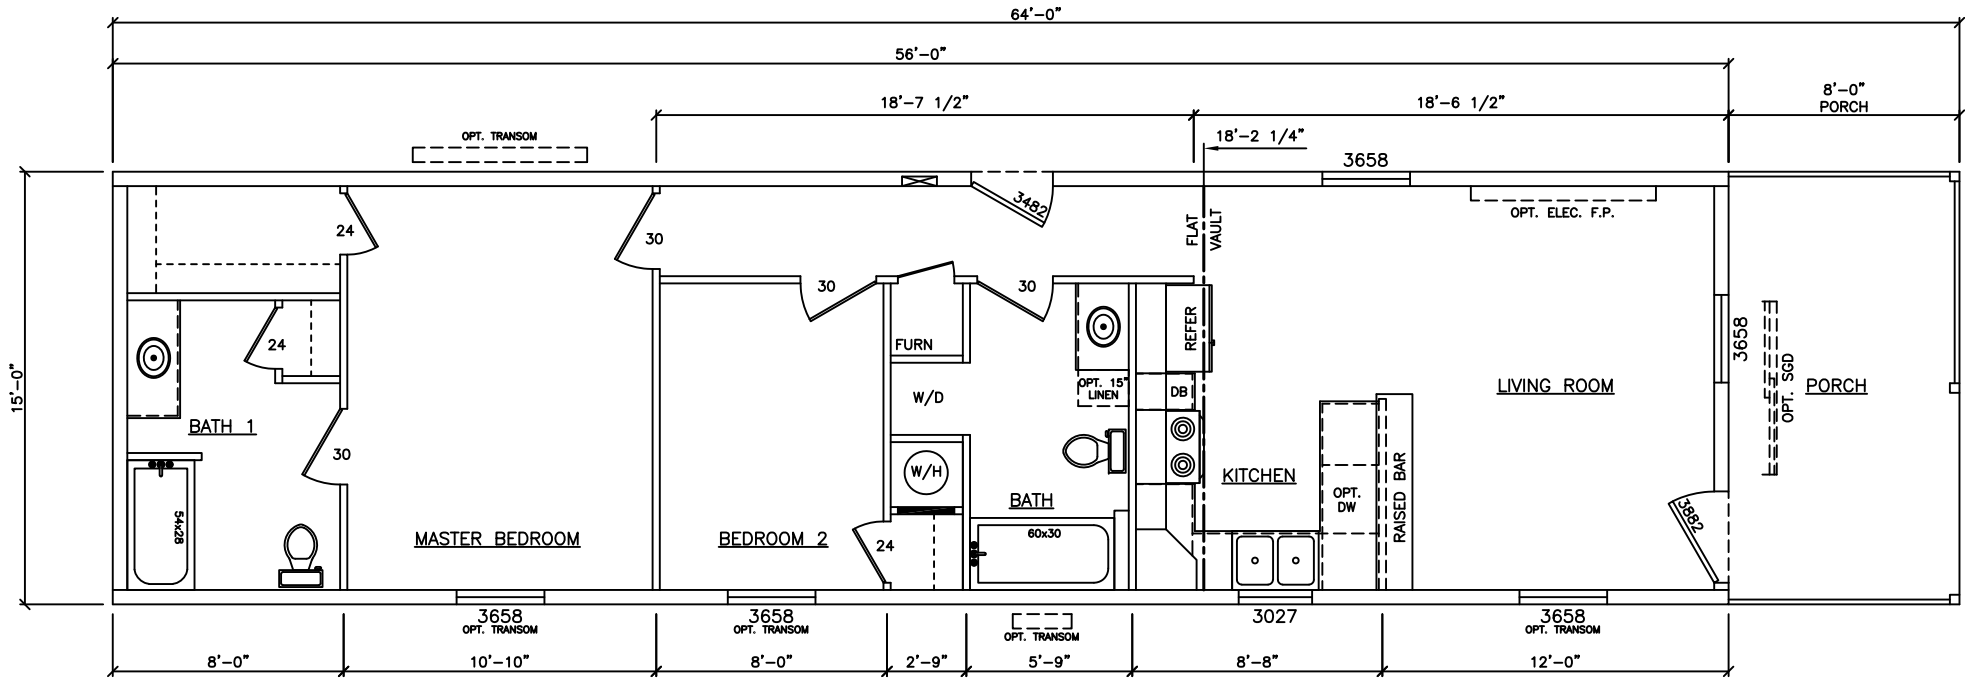

6481LS- STD.(1 BED,1 BATH)

6481LS- 16' STRETCH(2 BED,2 BATH)

HIGH SIDE

OPT. TILED SHOWER

OPT. TILED SHOWER